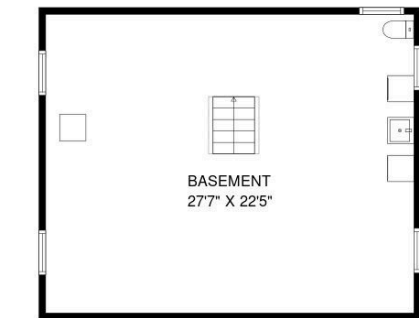

# 12 Kensington Terr, Maplewood Floor Plan

DETACHED GARAGE

NOT TO SCALE – This floor plan is provided for illustration purposes only.  
Room positions and dimensions are approximate and should be independently measured for accuracy.