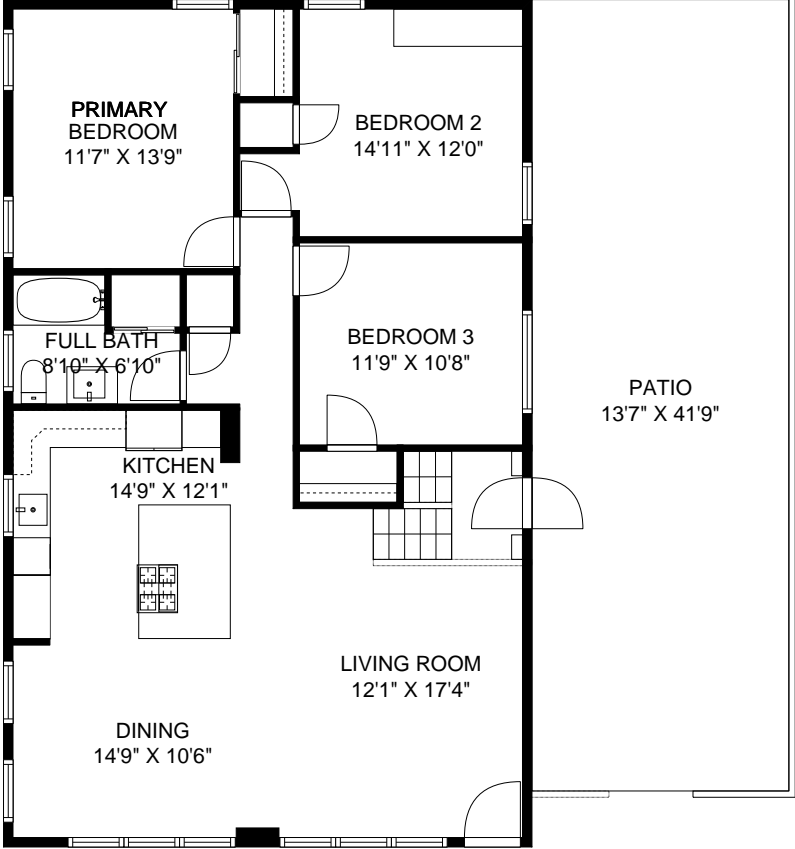

THE FLOOR PLAN

263 Gardner Avenue

South Orange, New Jersey

LOWER LEVEL

FIRST FLOOR

NOT TO SCALE – This floor plan is provided for illustration purposes only.
Room positions and dimensions are approximate and should be independently measured for accuracy.